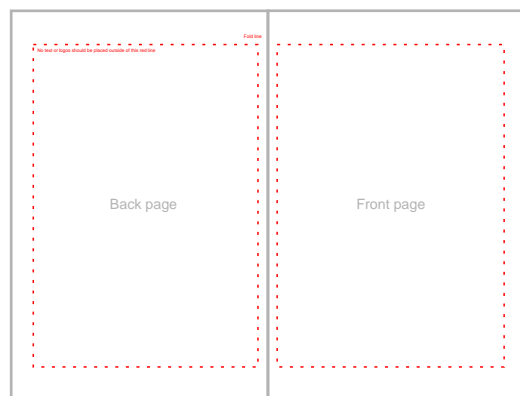

4 page plus internal page brochure template

This PDF document contains the following items:

This PDF document is provided as a template for your brochure, the actual content of this template remains the property of DADI - dadi-online.com.

You may print this document or save it to your computer

Supplying Artwork:

All supplied artwork must be 300dpi or greater, anything lower decreases image quality and will not be usable. Artwork for print must be converted to CMYK format, RGB for web sites.

Accepted Formats:

.psd .pdf .tiff (photoshop), .eps .ai .eps (Illustrator), .cdr .cpt (COREL Draw or Photo paint) .jpg - WEB SITES - .jpg .bmp .gif .png