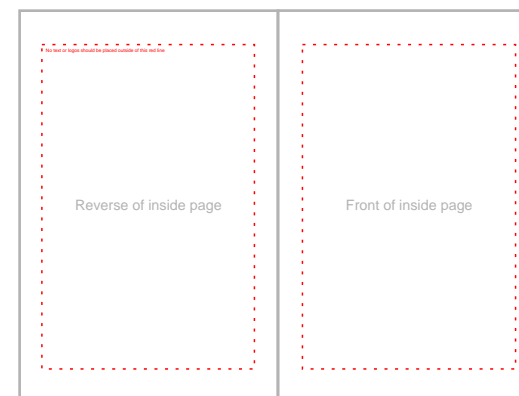

4 page plus internal page brochure template

This PDF document contains the following items:

This PDF document is provided as a template for your brochure, the actual content of this template remains the property of DADI - dadi-online.com.

You may print this document or save it to your computer

Supplying Artwork:

All supplied artwork must be 300dpi or greater, anything lower decreases image quality and will not be usable. Artwork for print must be converted to CMYK format, RGB for web sites.

Accepted Formats:

.psd .pdf .tiff (photoshop), .eps .ai .eps (Illustrator), .cdr .cpt (COREL Draw or Photo paint) .jpg - WEB SITES - .jpg .bmp .gif .png