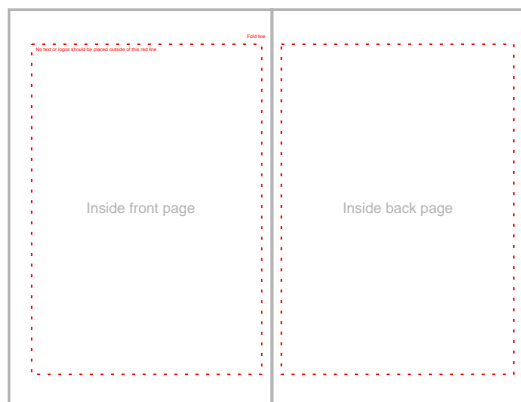

4 page plus internal page brochure template

This PDF document contains the following items:

This PDF document is provided as a template for your brochure, the actual content of this template remains the property of DADI - dadi-online.com.

You may print this document or save it to your computer

Supplying Artwork:

All supplied artwork must be 300dpi or greater, anything lower decreases image quality and will not be usable. Artwork for print must be converted to CMYK format, RGB for web sites.

Accepted Formats:

.psd .pdf .tiff (photoshop), .eps .ai .eps (Illustrator), .cdr .cpt (COREL Draw or Photo paint) .jpg - WEB SITES - .jpg .bmp .gif .png