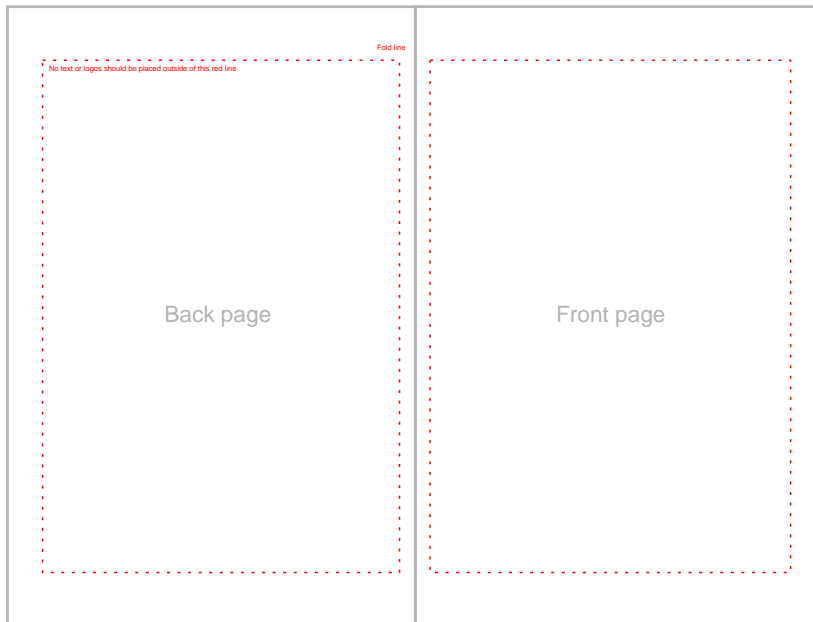

4 page brochure template

This PDF document contains the following items:

This PDF document is provided as a template for your brochure, the actual content of this template remains the property of DADI - dadi-online.com.

You may print this document or save it to your computer

Supplying Artwork:

All supplied artwork must be 300dpi or greater, anything lower decreases image quality and will not be usable. Artwork for print must be converted to CMYK format, RGB for web sites.

Accepted Formats:

.psd .pdf .tiff (photoshop), .eps .ai .eps (Illustrator), .cdr .cpt (COREL Draw or Photo paint) .jpg - WEB SITES - .jpg .bmp .gif .png